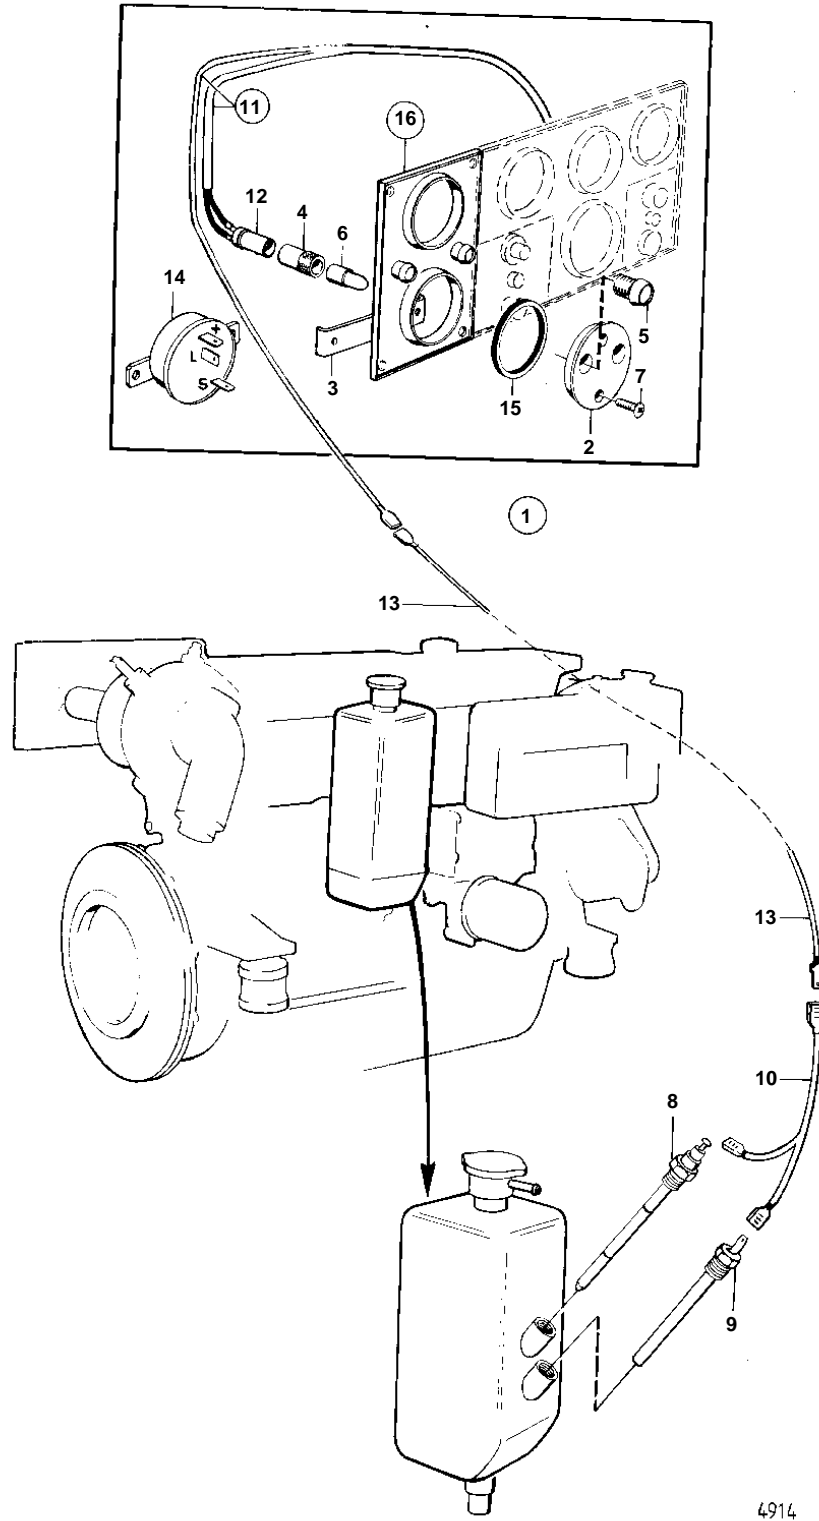

MD40A,TMD40A,AQD40A,TAMD40A,AQAD40A

MD40A,TMD40A,AQD40A,TAMD40A,AQAD40A

REF	PART NO.	QTY	DESCRIPTION	SEE SEC.	NOTES
1	843866	1	Level guard		12V
2	843871	1	· Washer		
3	843872	1	· Brace		
4	819350	2	· Sleeve		
5	827766	2	· Lens		
6	19923	1	· Bulb		
7	944540	2	· Screw		
8	352390	1	· Level indicator		
9	843884	1	· Electrode		USED WHEN LATE TYPE OF EXPANSION TANK IS INSTALLED.
10	843855	1	· Cable trunk		
11	843854	1	· Cable trunk		
12	808175	1	· · Bulb socket		
13		X	· · CABLES AND CABLE TERMINALS		SEE GROUP 3
14	1501202	1	· Level relay		
15	843603	1	Intermediate ring		
16	843604	1	Instrument panel		
				090-1400	